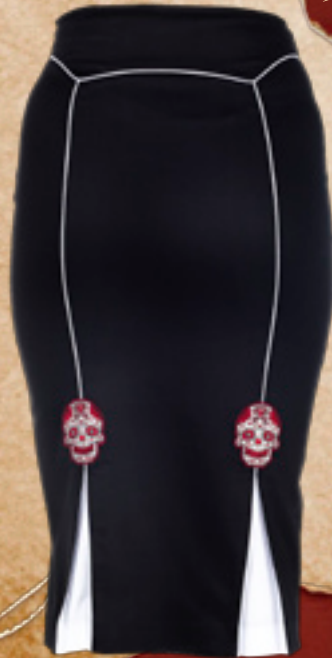

R66L-307C
'Sugar Skull' Cheeky
Skirt Black w/White Piping,
Sugar Skull Emb.
8-18